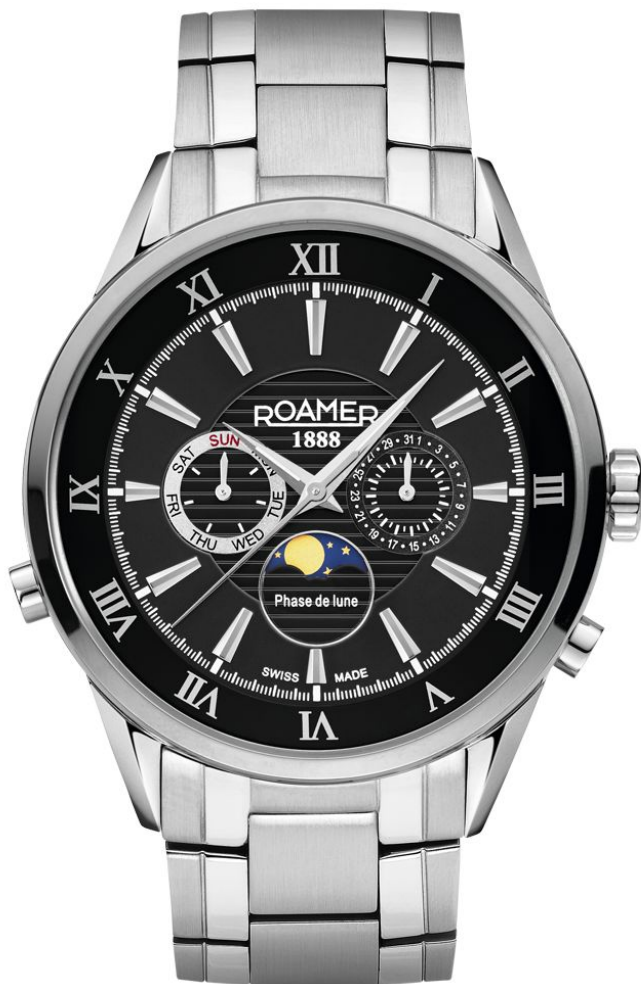

ROAMER

OF SWITZERLAND

SUPERIOR MOONPHASE

508821 41 53 50

Diameter: Case 43.0 mm

Moonphase

Anti-reflection Sapphire crystal