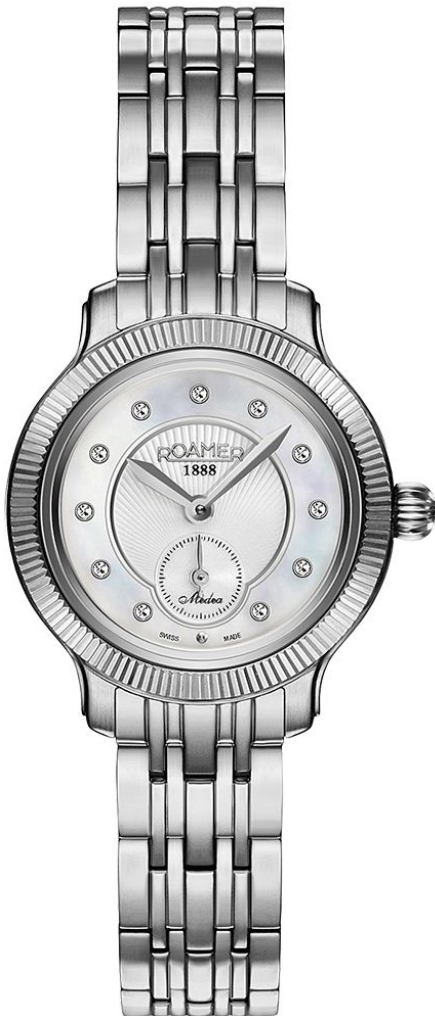

ROAMER

OF SWITZERLAND

MEDEA 28 MM

625855 41 29 60

Diameter: Case 28.0 mm
Anti-reflection Sapphire crystal
Mother of pearl dial