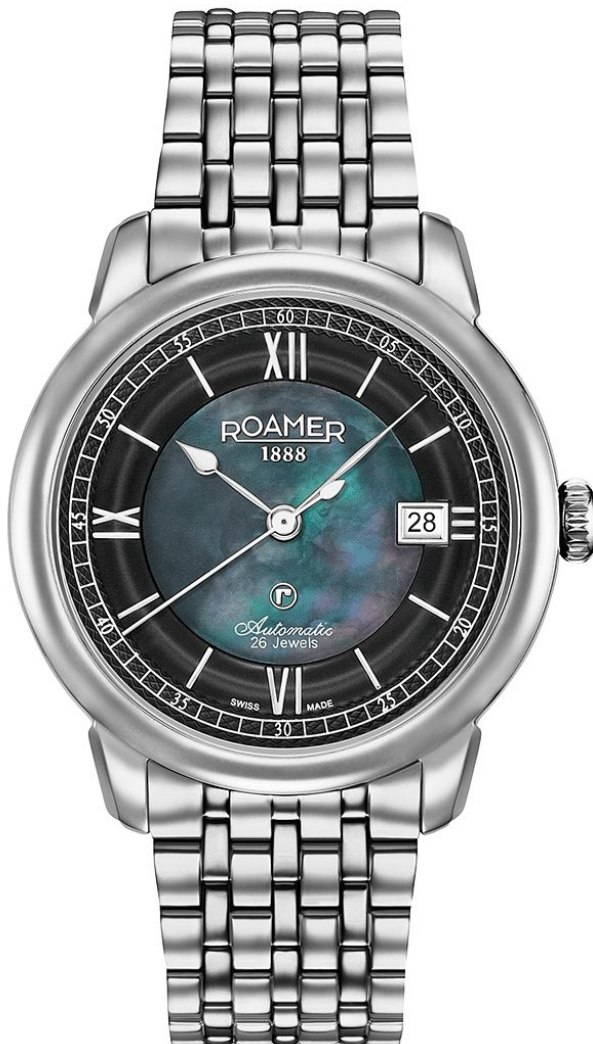

ROAMER

OF SWITZERLAND

R-MATIC I

957660 41 53 90

Diameter: Case 40.0 mm
Anti-reflection Sapphire crystal
Glass caseback
Mother of pearl dial