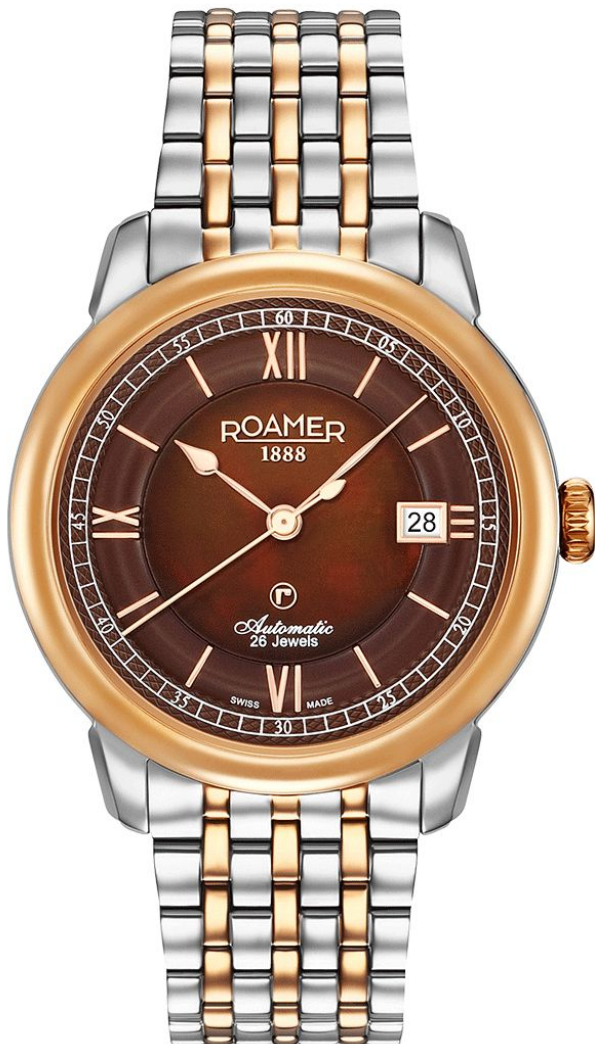

# ROAMER

OF SWITZERLAND

## R-MATIC I

957660 49 63 90

Diameter: Case 40.0 mm  
Anti-reflection Sapphire crystal  
Glass caseback  
Mother of pearl dial