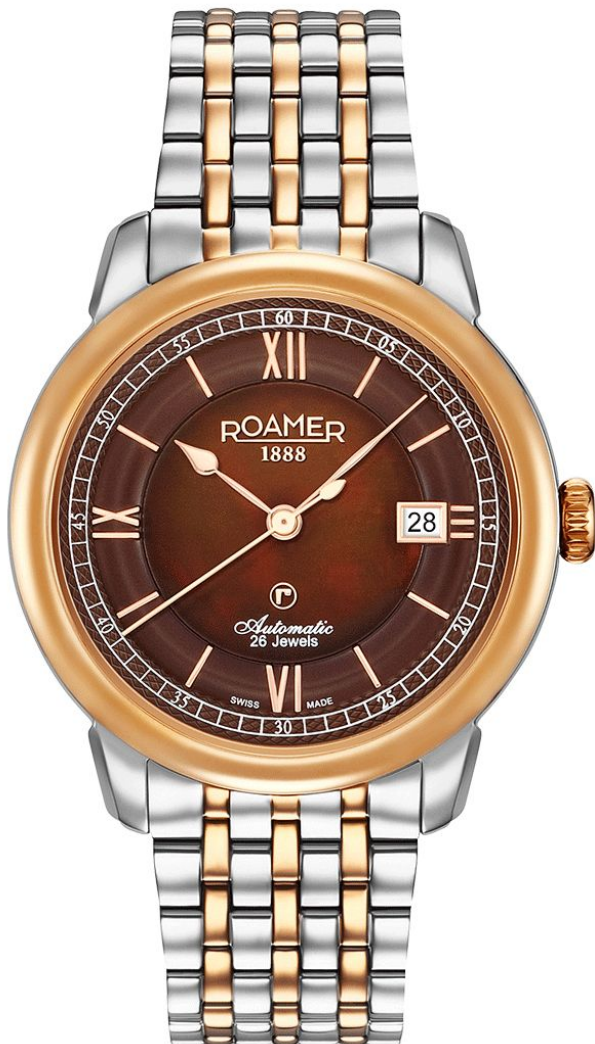

ROAMER

OF SWITZERLAND

R-MATIC I

957660 49 63 90

Diameter: Case 40.0 mm
Anti-reflection Sapphire crystal
Glass caseback
Mother of pearl dial