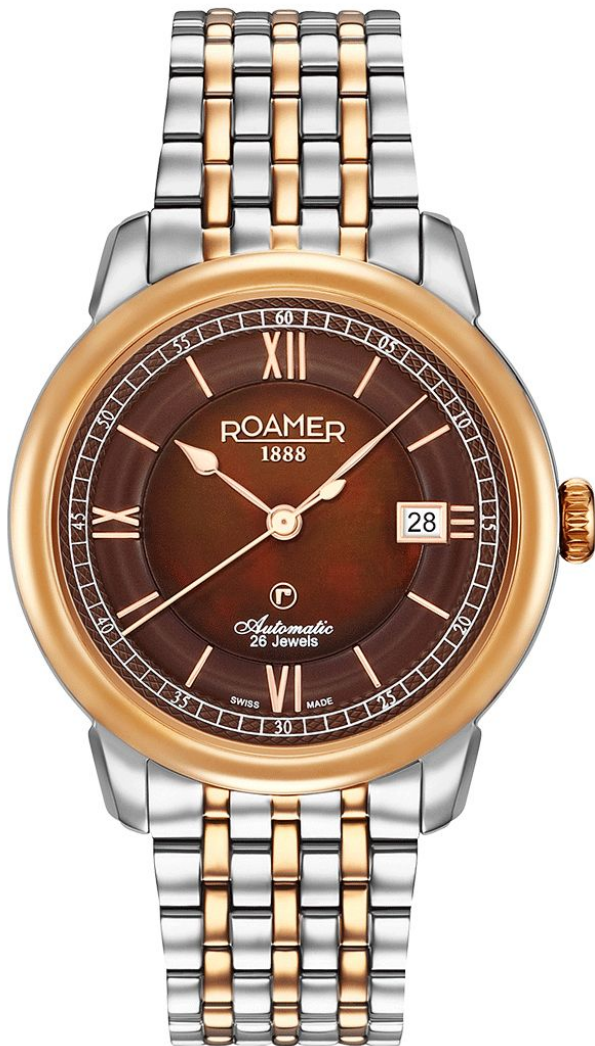

ROAMER

OF SWITZERLAND

R-MATIC I

957660 49 63 90

Diameter: Case 40.0 mm
Anti-reflection Sapphire crystal
Glass caseback
Mother of pearl dial